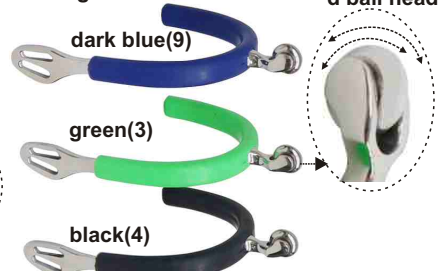

SOFT TOUCH SPUR
Stainless steel
NO.3313-R-L25
Lady size neck length:25mm
NO.3313-R-M30
Man size neck length:30mm
50 prs/Box