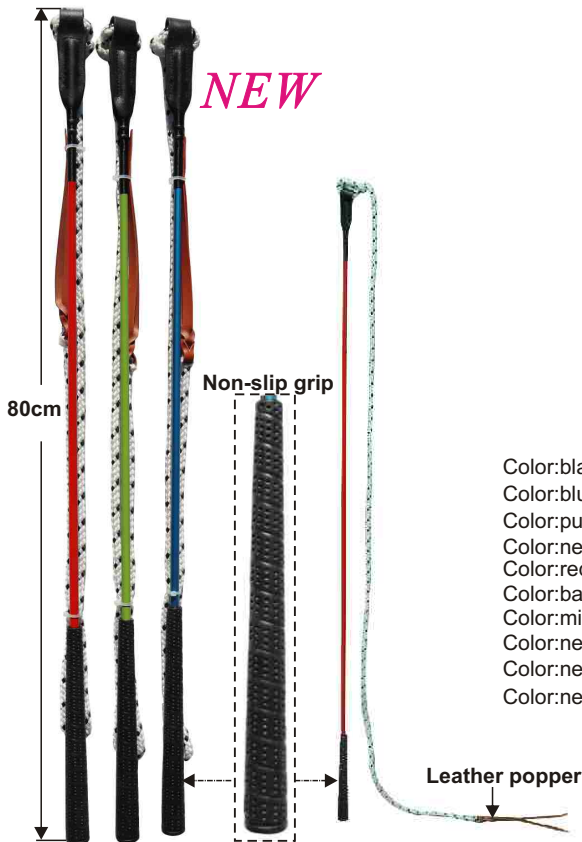

**NO.802
STAINLESS STEEL
THINNING SHEARS**
With plastic soft grip
Length:21.5cm(8")
250/Box

**NO.H22-031
UNMATTING CURRY COMB**
With non-slip plastic grip
stainless steel 17 blades
Color:grey(04), red(1), blue(2),
green(3), orange(14)
60/Box

**NO.843
HORSE SHAPE SPONGE**
Size:14cm x 11.5cm
100/Box

**NO.824
RUBBER BAND WITH
PLASTIC BOX**
Plastic box contain 800 pcs rubber bands.
Color:natural(00), red(1), black(4), white(5)
30/Box

**NO.H22-002
TRAINING STICK**
Fiberglass stick:80cm, With:140cm, lash
Color:red(1), blue(2), green(3)
100/Box

**NO.H20-007
LUNGE WHIP**
With non-slip grip
Length:120cm(47-1/4"), Lash Length:76cm
Color:purple(02), mint(09), red(1),blue(2), black(4),
baby blue(13), neon green(N3), neon yellow(N7),
neon pink(N8), neon orange(N14)
125/Box