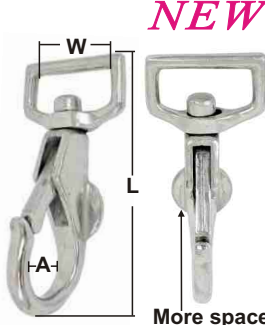

**NO.2806
STIRRUP KEY CHAIN**

never rust and steel with a double end to keep keys separate 80mm (3-5/32") 500/Box

**NO.3728
GROOMING AID ALL-IN-ONE**

It's good at the stables and at competitions. Consisting of a folding steel stools and a grooming bag which can be mounted or unhooked under the stools. So, you can use it together or separately. The bag offers plenty of storage space. With 10 mesh net outer pockets and 2 carrying handles. The folded stools is easily portable. 55 x 31 x 44 cm Color:black(4), dark blue(9) 10/Box

NEW
NO.H23-008
SWIVEL LOOP EYE
 Material: die cast nickel plated
 1000/Box

NEW
NO.H22-033
BOLT SNAP
 Nickel plate die cast
 Size: 19x83mm(5/8"x3-1/4")
 600/Box

NEW
NO.H23-034
STAINLESS STEEL
SPRING SNAP
 The screw and roller
 can be removeable
 Size: 1"(27mm)
 300/Box

NEW
STAINLESS STEEL WITH HOOK

| ITEM NO. | Length mm | Width mm |
|------------|-------------|------------|
| 2516-SS-22 | 85(3-5/16") | 22(7/8") |
| 2516-SS-29 | 90(3-9/16") | 29(1-1/8") |

NEW
S.S. SWIVEL SNAP WITH FLAT
ROUND BACK
 It will be more stable. AISI 316