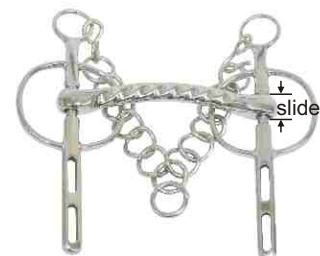

**NO.3696
LIVERPOOL**

stainless steel
Cheek:20.5cm
Thickness:16mm
14.5cm(5-3/4")
25/Box