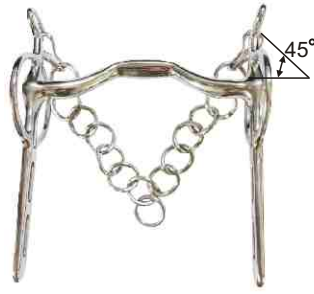

**NO.3694
LIVERPOOL DRIVING BIT**

Fixed cheeks with 2 slots. The ergonomically formed mouthpiece is angled forward by 45°. It distributes the pressure to the tongue and not to the palate.
Stainless steel
Cheek:215mm
Thickness:17mm
12.5cm(5") 13.5cm(5-1/4")
14.5cm(5-3/4") 25/Box