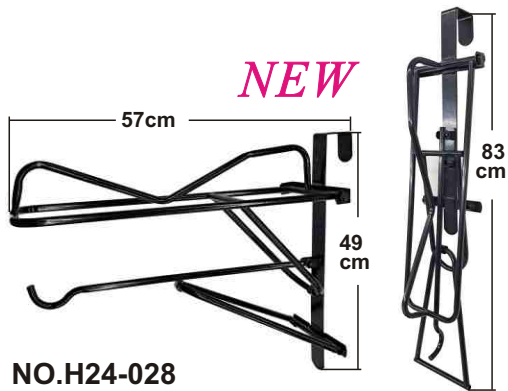

NO.H24-016
FINGER BULL SNAP
ROUND EYE
 Material:nickel plated malleable
 Size:27x102mm(1"x4")
 150/Box

NO.H24-005
FINGER BULL SNAP
ROUND EYE
 Material:stainless steel
 Size:27x102mm(1"x4")
 150/Box

NO.2442-SS
SPRING SNAP
 stainless steel
 Size:22x64mm(7/8"x2-1/2")
 500 PCS

STAINLESS STEEL SPRING SNAP
 The screw and roller can be removeable
NO.H23-034-19 Size:19mm (3/4")
NO.H23-034-22 Size:22mm (7/8")
NO.H23-034-27 Size:27mm (1")
 300/Box

SPRING SNAP
 The screw and roller can be removeable
 Size: 1"(27mm)
NO.H23-001-BP
 steel with brass plated
NO.H23-001-NP
 steel with nickel plated
 300/Box

NEW
NO.H24-028
SADDLE HOLDER COMPETITION

All in one saddle holder with hook for hanging. Can be hung on the box door, for example. There is another bar under the saddle holder with a round hook at the end. This means there is plenty of space for both the saddle pad/pad and the bridle/halter. If the holder is not in use, it can simply be folded away. Made of metal
Color:red(1),black(4)
4/Box