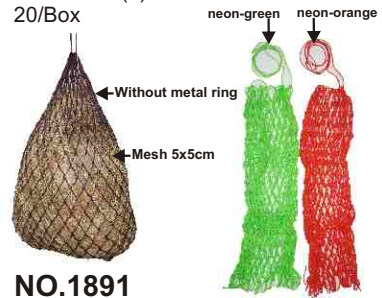

**NO.1891
HAY NET**

Small mesh 5x5cm, extra strong water resistant synthetic rope with tiny openings, without metal ring. The horse will not swallow the metal rings.
Length:110cm(43")
Color:neon-green(N3),neon-orange(N14)
50/Box