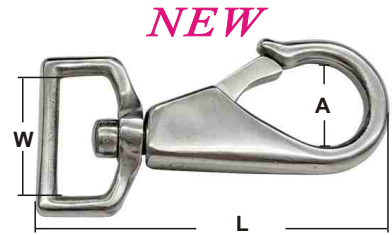

NEW
S.S. SWIVEL SNAP WITH FLAT
ROUND BACK AISI 316

ITEM NO.	A mm	L mm	W mm	Weight/g
H23-066	20	78	27	50