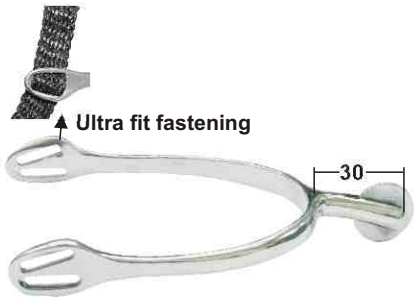

DRESSAGE SPUR
 stainless steel, with teeth rowel
NO.3367-M30
 Man size neck Length:30mm
 50prs/Box

RUBBER COVER SPUR

Stainless steel with angled spur slots for greater angle comfort.
NO.3361-R-M15
 Man size neck length:15mm
 100 prs/Box

RUBBER COVER SPUR

Stainless steel with angled spur slots for greater angle comfort.
NO.3361-R-L15
 Lady size neck length:15mm
 100 prs/Box

RUBBER COVER SPURS

Stainless steel
NO.1949SSR-L15
 Lady size neck Length:15mm
NO.1949SSR-L20
 Lady size neck Length:20mm
NO.1949SSR-L30
 Lady size neck Length:30mm
 50 prs/Box