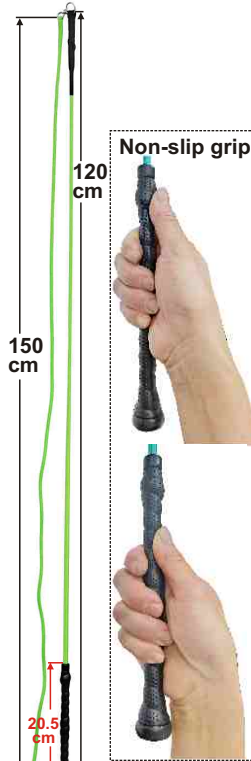

130cm(51-1/5")non slip tape handle

Color:mint(09),black(4),dark blue(9), baby blue(13),neon-green(N3), neon-yellow(N7)

250/Box

NEW

with fine and soft woven nylon cover

20.5 cm

Non-slip grip

NEW

with fine and soft woven nylon cover

20.5 cm

Non-slip grip

NEW

with fine and soft woven nylon cover

20.5 cm

Non-slip grip

150 cm

120 cm

Non-slip grip

20.5 cm

Lash

120cm

150 cm

NEW

Non-slip grip

Lash

DRESSAGE WHIP

hand grip position can be adjustable front or back

NO.H24-053-90

90cm(36")non slip tape handle

NO.H24-053-100

100cm(40")non slip tape handle

NO.H24-053-110