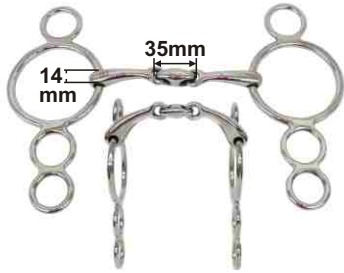

**NO.H21-019
SNAFFLE WITH ROLL JOINT**

Roll-joint provides even pressure on the layers and tongue.
All stainless steel, Solid mouth
Thickness:16mm
Ring:65mm
12.5cm(5") 13.5cm(5-1/4")
14.5cm(5-3/4") 25/Box

**NO.H22-034
OVAL MOUTH DEE**

Stainless steel
Thickness:14mm
D Ring:63mm(2-1/2")
12.5cm(5") 13.5cm(5-1/4")
14.5cm(5-3/4") 25/Box

**NO.H22-035
SHOW JUMPING**

Solid mouth
Thickness:14mm
12.5cm(5") 13.5cm(5-1/4")
14.5cm(5-3/4") 25/Box