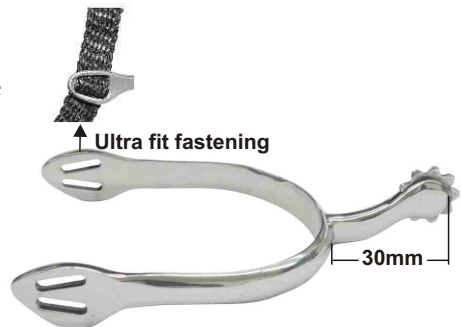

DRESSAGE SPUR
stainless steel, with teeth rowel
NO.3367-M30
Man size neck Length:30mm
50prs/Box