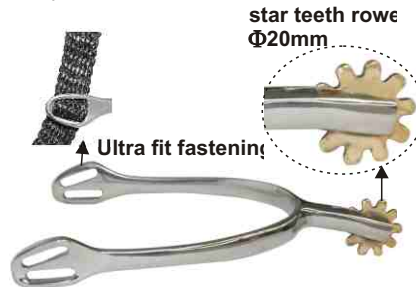

NO.H16-005
SPUR WITH STAR TEETH ROWEL
Stainless steel
Lady size neck length:30mm
50 prs/Box