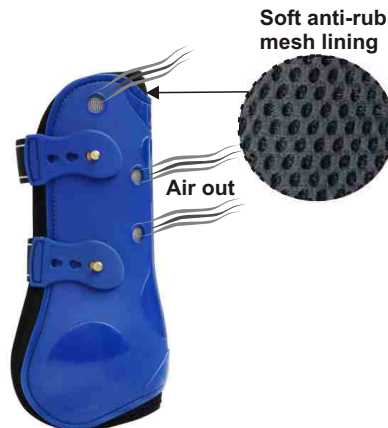

**NO.H24-004
NON-SLIP BELL BOOTS**

The non-slip neoprene with holes will be breathable
Size:S
Color:black(4)
50 prs/Box

**NO.1204-SBR
BELL BOOTS WITH THICK NEOPRENE PROTECTOR**

The thick neoprene 6mm is a good protector and comfortable.
Size:XL, L, M, S
Color:black(4), white(5)
50prs/Box

**NO.H23-067
SYNTHETIC LEATHER & NEOPRENE BELL BOOT**

With foam inside
Size:XL, L, M, S
Color:black(4)
50 prs/Box

**NO.H23-068
GALLOPING BOOTS**

Outer shell made of soft mesh with foam double velcro closure
Size:L
Color:black(4)
50 prs/Box

**NO.H23-069
AIRFLOW SPLINT BOOTS**

Soft anti-rub mesh lining and double velcro closure
Size:L(FULL), S(PONY)
Color:black(4)
50 prs/Box

**NO.1174
DELUXE AIRFLOW SOFT HORSE BOOT (Front)**

The fast-release 3 pcs hook stud closure provides a secured hold. Provides a more comfortable perfect fit and high protection molded plastic (PU) outer shell for support. The inner side is fitted with soft anti-rub mesh lining, it can ventilate and avoid the heat.
Size:L(FULL) & S(PONY)
Color:blue(2), black(4), white(5), brown(6)
50 prs/Box