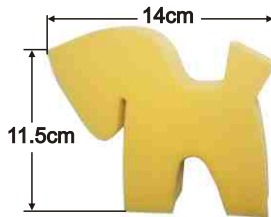

**NO.843
HORSE SHAPE SPONGE**
Size:14cm x 11.5cm
100/Box