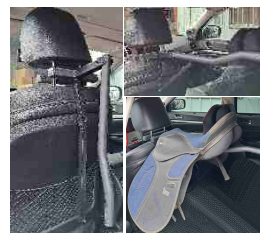

**NO.4216
SADDLE HORSE
MOVEABLE**

Detaching legs, optimal for transport, metal PVC-coated.
Height:75cm
Colour:black(4)
25/Box

NEW

**NO.H23-026
THE CAR SADDLE HOLDER**

Upgraded version of the car saddle holder.
Easy to attach to the headrest with screws
Color:black(4)
6/Box