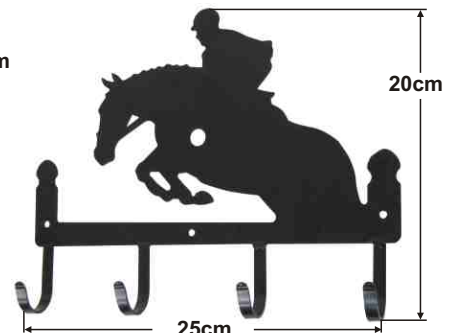

**NO.4228
4 HOOKS**

Jumping form
Made of steel
Color:black(4)
100/Box