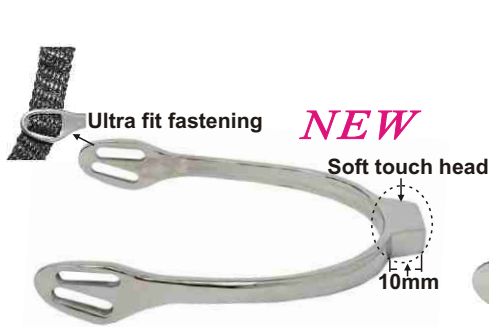

SOFT TOUCH SPUR
Stainless steel, comfort
NO.H23-045-L10
Lady size neck length:10mm
50prs /Box