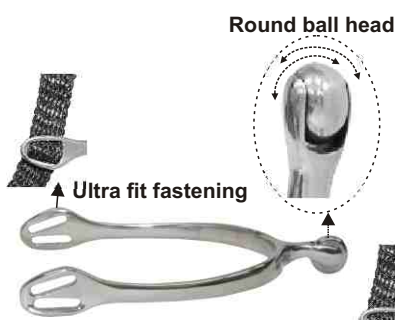

NO.3313
SOFT TOUCH SPUR
Stainless steel
Lady size neck length:25mm
50 prs/Box