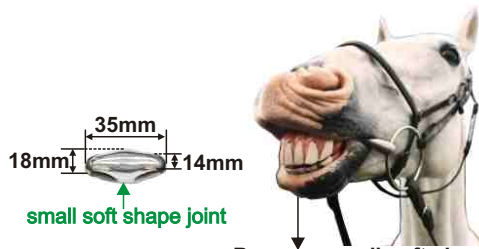

Because small soft shape joint in the horse mouth feel best so the horse is happy to open mouth !!!