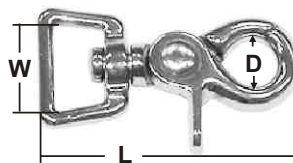

TRIGGER SNAP AISI 316

ITEM NO.	L mm	D mm	W mm	Weight/g
005015	62	13	19(3/4")	45