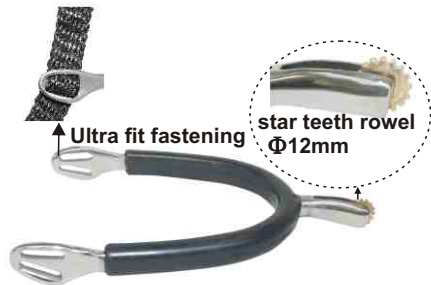

RUBBER COVER SPUR WITH STAR TEETH ROWEL
stainless steel,
NO.H16-041-M20S
Man size neck Length:20mm
NO.H16-041-M30S
Man size neck Length:30mm
50prs/Box