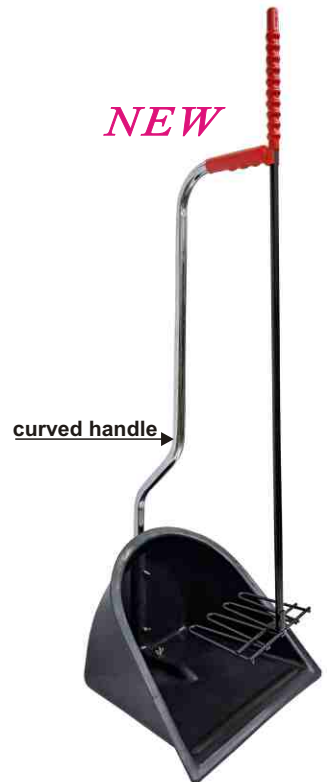

NO.H23-044
TRAVEL SPRING CLIP NYLON
 Good for fit forks up 5pcs include 7pcs spring clips
 Length:95cm
 20/Box

NEW

SPRING CLIP nylon

| ITEM NO. | Φ mm | Weight |
|----------|------|--------|
| 071130 | 30 | 11g |

NO.H23-011
CURVED STABLE MATE WITHOUT RAKE

It's curved handle with the holder which can fix the rake for removing droppings efficiently at any time.
 Length:88cm(34")
 Color:black(4)
 20/Box

NO.H23-010
CURVED STABLE MATE WITH RAKE

It's curved handle with the holder which can fix the rake for removing droppings efficiently at any time.
 Length:88cm(34")
 Color:black(4)
 20/Box

NEW

**NO.H23-016
WESTERN SADDLE RACK**

Made of metal with pad and bridle halter
Color:black(4)
4/Box