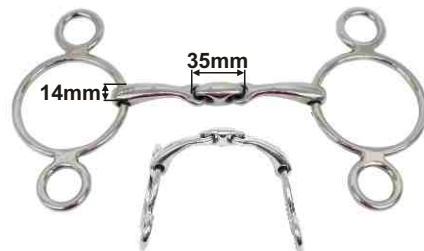

**NO.H22-035
SHOW JUMPING**

Solid mouth
Thickness:14mm
12.5cm(5") 13.5cm(5-1/4")
14.5cm(5-3/4") 25/Box