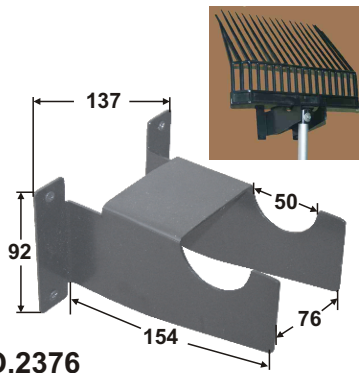

**NO.2376
HOLDER FOR SHAVING FORK**

Made of steel
Size:154mm x 137mm x 92mm(6"x5-1/4"x3-5/8")
Color: black(4)
50/Box

NEW