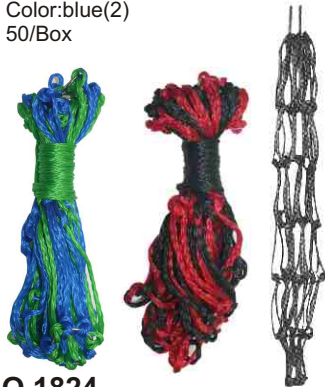

**NO.1824
2 COLORS PLASTIC HAY RACK**

Thin cord
Length:90cm
Color:red/black(1/4), blue/green(2/3)
50/Box