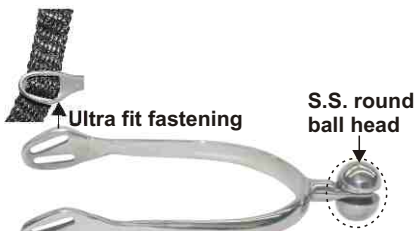

SOFT TOUCH SPUR
stainless steel
NO.3368-L25
Lady size neck Length:25mm
NO.3368-M30
Man size neck Length:30mm
50prs/Box