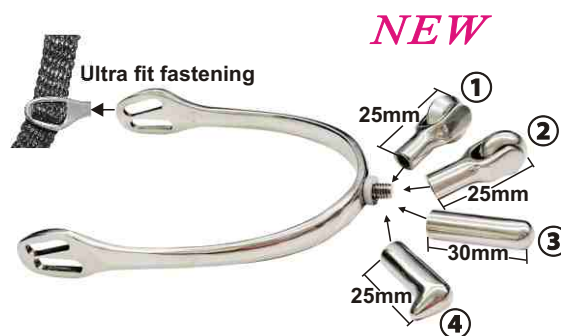

INTERCHANGEABLE SPURS

Stainless steel
The right spurs for every occasion.
These lightweight spurs come in 4 different options to match your style and needs:
with uf shape, round ball head, round end, soft neck
Features:

1. Interchangeable ends
   - Easy attachment
2. **NO.H23-022-L** for Lady
   NO.H23-022-M for Man
   100 prs/Box