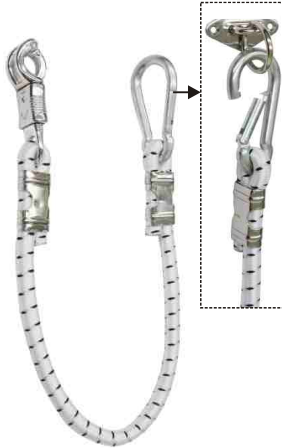

**NO.H23-030
BUNGEE TRAILER TIE**
Dia of rubber cord:12mm(7/16")
Length:30" (77cm)
panic snap/snap hook
Color:red(1),blue(2),green(3),
black(4),white(5)
50/Box

**NO.H22-003
RUBBER TRAILER TIE**
Dia of rubber cord:14mm(3/8")
Length:70cm
panic snap/spring hook
50/Box