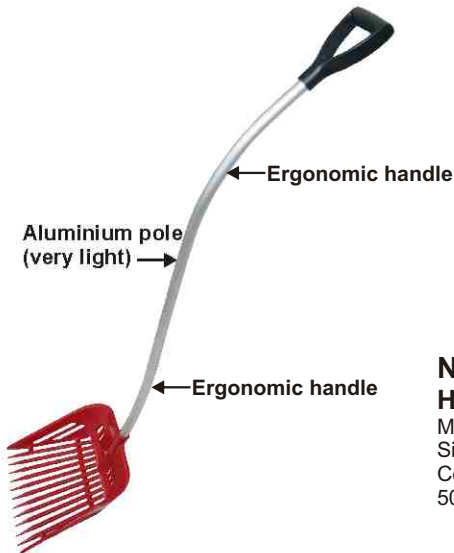

**NO.2393
DURABLE FORKS WITH ERGONOMIC
HANDLE & D-GRIP**

Ergonomic handle design makes stable cleaning less energy. Strong and flexible made from engineered plastic with aluminium handle, more colorful super light weight.

Color:red(1), blue(2), green(3), black(4)

**NO.2393-PC
DURABLE FORKS WITH
ERGONOMIC HANDLE & D-GRIP**

Ergonomic handle design makes stable cleaning less energy. Strong and flexible made from extra strength polycarbonate resin anti-cool weather. with aluminium handle, more colorful super light weight.

Color:red(1), blue(2), green(3), black(4)
20/Box

**Polycarbonate
resin material
anti-cool weather**