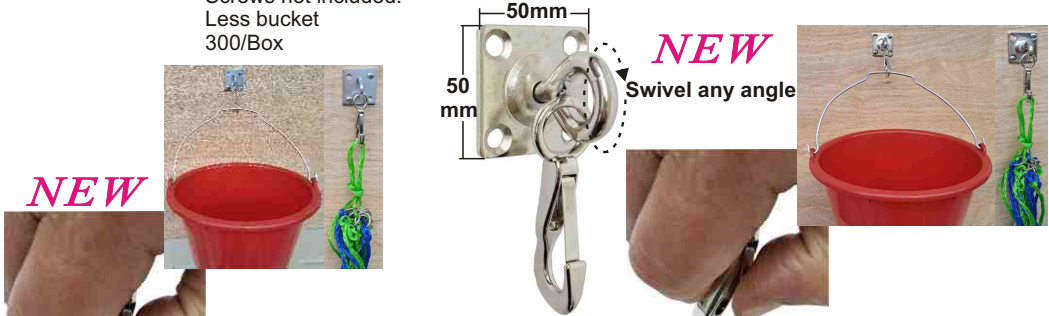

NEW
**NO.H23-028
SWIVEL PLATE WITH SPRING SNAP HOOK**
Multi-purpose hook is great for buckets or cross ties. Very durable.
Size:50x50mm(2"x2")
200/Box