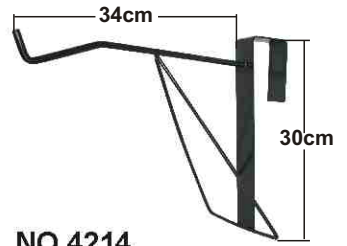

**NO.4214
SADDLE RACK** Single
Sturdy, light weight and portable,
hang easily over a fence in a
trailer or in the barn.
Color:red(1), black(4)
20/Box