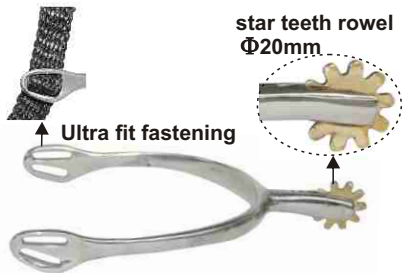

NO.H16-042-M30R
RUBBER COVER SPUR WITH ROUND ROWEL
 Stainless steel with angled spur slots for greater angle comfort.
 Man size neck Length:30mm
 50 prs/Box

RUBBER COVER SPUR WITH STAR TEETH ROWEL
 stainless steel,
NO.H16-041-M20S
 Man size neck Length:20mm
NO.H16-041-M30S
 Man size neck Length:30mm
 50prs/Box