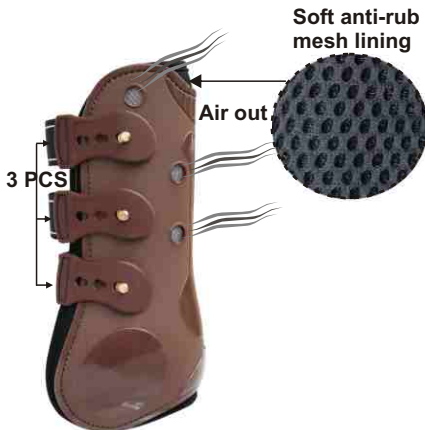

**NO.H24-004
NON-SLIP BELL BOOTS**

The non-slip neoprene with holes will be breathable
Size:S
Color:black(4)
50 prs/Box

**NO.1204-SBR
BELL BOOTS WITH THICK NEOPRENE PROTECTOR**

The thick neoprene 6mm is a good protector and comfortable.
Size:XL, L, M, S
Color:black(4), white(5)
50prs/Box

**NO.H23-067
SYNTHETIC LEATHER & NEOPRENE BELL BOOT**

With foam inside
Size:XL, L, M, S
Color:black(4)
50 prs/Box

**NO.H23-068
GALLOPING BOOTS**

Outer shell made of soft mesh with foam double velcro closure
Size:L
Color:black(4)
50 prs/Box

**NO.H23-069
AIRFLOW SPLINT BOOTS**

Soft anti-rub mesh lining and double velcro closure
Size:L(FULL), S(PONY)
Color:black(4)
50 prs/Box

**NO.1174
DELUXE AIRFLOW SOFT HORSE BOOT (Front)**

The fast-release 3 pcs hook stud closure provides a secured hold. Provides a more comfortable perfect fit and high protection molded plastic (PU) outer shell for support. The inner side is fitted with soft anti-rub mesh lining, it can ventilate and avoid the heat.
Size:L(FULL) & S(PONY)
Color:blue(2), black(4), white(5), brown(6)
50 prs/Box