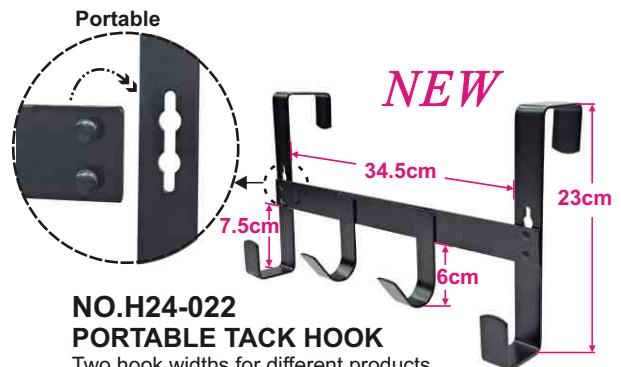

NEW
NO.H24-022
PORTABLE TACK HOOK

Two hook widths for different products and flexible design is precisely matched to the thickness of the hanger. Material: Metal
Color:black(4)
30/Box