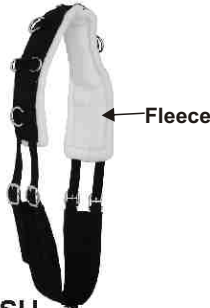

**NO.1798-SH
ECONOMY TRAINING SURCINGLE**

Color:black(4)
Size:SHETTY
18/Box