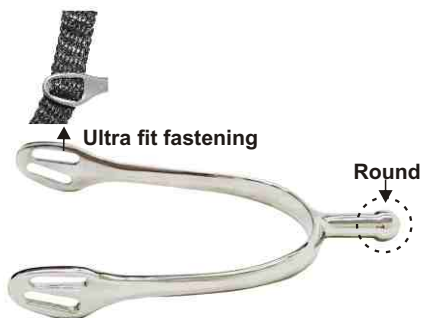

ROUND END SPUR

Stainless steel
NO.H23-004-L25
Lady size neck length:25mm
NO.H23-004-L30
Lady size neck length:30mm
100 prs/Box