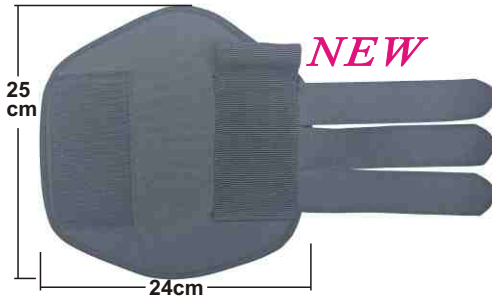

NO.H24-027H-L25
SPUR HAMMER SOFT HEAD
 Stainless steel
 with angled spur slots for
 greater angle comfort.
 Lady size neck length:25mm
 100 prs/Box

NO.H24-041
3D MESH GIRTH
 Whole the girth is made of 3D mesh and
 is very breathable, healthy for horse.
 Size: 50, 55, 60, 65, 70, 75, 80cm
 Color:black(4)
 20 prs/Box