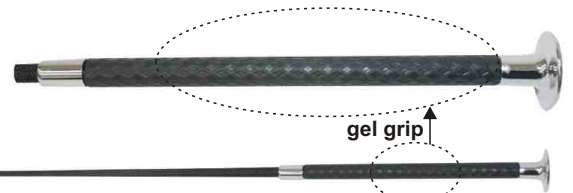

250/Box

NEW

with fine and soft woven nylon cover

NO.229-120

Fiberglass stick:120cm,
With:180cm, lash
Color:red(1)
100/Box

Leather popper

gel grip

NO.316-100 100cm(40")