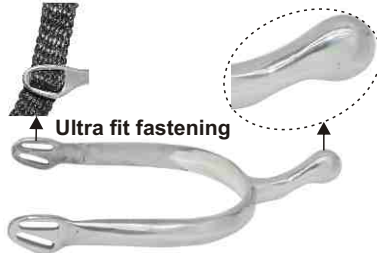

DRESSAGE SPUR
Stainless steel
NO.3366-L40
Lady size neck Length:40mm
NO.3366-M40
Man size neck Length:40mm
50 prs/Box