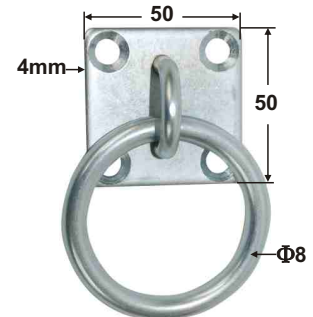

**NO.2312-H
HEAVE DUTY TIE RING**
Ring:Φ 8mm, Inside: 50mm
Made of metal
200/Box