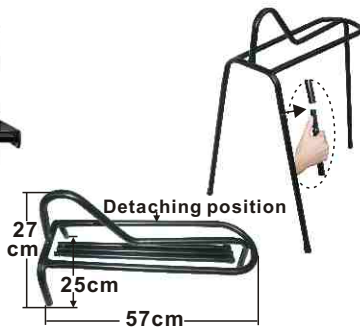

NO.H23-011
CURVED STABLE MATE WITHOUT RAKE

It's curved handle with the holder which can fix the rake for removing droppings efficiently at any time.
 Length:88cm(34")
 Color:black(4)
 20/Box

NO.H23-010
CURVED STABLE MATE WITH RAKE

It's curved handle with the holder which can fix the rake for removing droppings efficiently at any time.
 Length:88cm(34")
 Color:black(4)
 20/Box

NEW

**NO.H23-016
WESTERN SADDLE RACK**

Made of metal with pad and bridle halter
Color:black(4)
4/Box