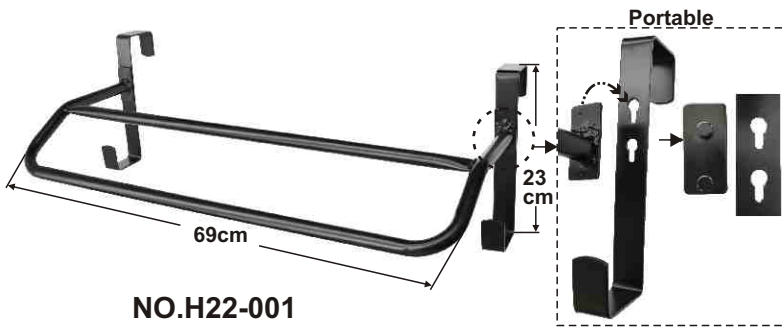

**NO.H22-001
PORTABLE RACK**
Made of steel
Color:red(1), black(4), dark blue(9)
15/Box