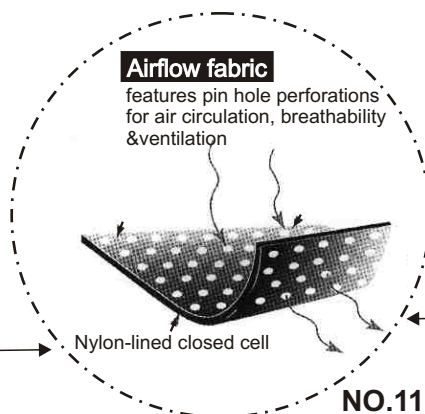

**NO.1166
DELUXE AIRFLOW HORSE BOOT (Hind)**

The fast-release hook stud closure provides a secured hold. Provides a more comfortable perfect fit and high protection molded plastic (PU) outer shell for support, The inner side is fitted with airflow fabric, it can ventilate and avoid the heat.
Size:L(FULL) & S(PONY)
Color:blue(2), black(4), white(5), brown(6)
50 prs/Box