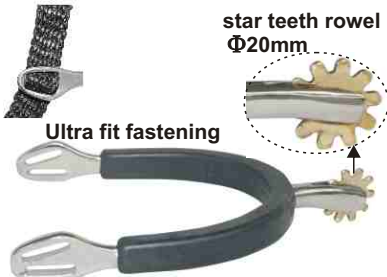

NO.H16-040-M30S
RUBBER COVER SPUR WITH STAR TEETH ROWEL
Stainless steel
Man size neck Length:30mm
50 prs/Box