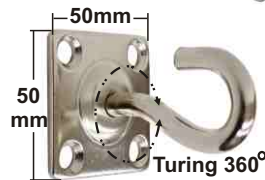

**NO.H19-021
SWIVEL HOOK ON WALL PLATE**
Screw to a post or wall almost anywhere for tethering a horse
Made of steel
Multi-purpose hook can be turned 360° and is great for crossing ties. Very durable
150/Box