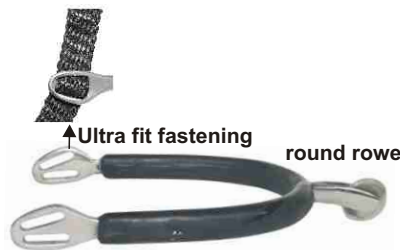

NO.H16-042-M30R
RUBBER COVER SPUR WITH ROUND ROWEL
Stainless steel with angled spur slots for greater angle comfort.
Man size neck Length:30mm
50 prs/Box