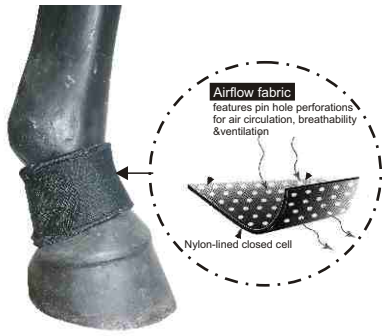

**NO.1260
ANTI-TWIST LOCK-ON
BOOTS**

Anti-twist hoof protection, with velcro fasteners.
 Size:S, M, L
 Color:black(4), white(5), pink(8),
 neon-green(N3), neon-orange(N14)
 25 prs/Box

**NO.1190
AIRFLOW FASTERN WRAP**