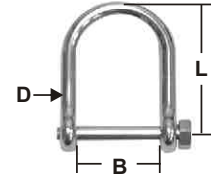

D SHACKLES Stainless steel
good for driving harness fittings
ITEM NO. D mm B mm L mm
001018 8 40 65
H14-051 8 32 70