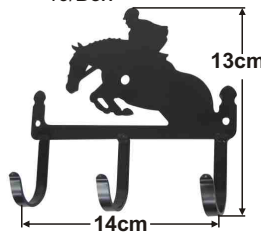

**NO.4226
HOOK**

Horse head & Horse shoes form made of steel
Size:Length:17cm, Width:12cm
Color:black(4)
50/Box

**NO.H18-021
HOLDER FOR STABLE MATE**

The plate can be fastened on stable metal tube. made of steel (nickel-plated) screws included. Less stable mate
100/Box