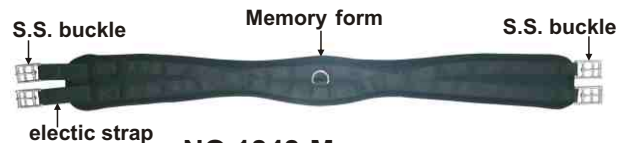

S.S. buckle

Memory form

S.S. buckle

electric strap

**NO.1848-M
MEMORY FORM ALL PUPOSE
CHAFELESS GIRTH**

The memory foam is lighter and more soft. For this reason it has a better shape. with stainless steel roller buckles. One end with elastic strap, the other end with straps. Closed sell foam body is comfortable for horse does not absorb moisture and is washable.
Color:black(4)
Size:115, 120, 125, 130, 135, 140cm
25/Box