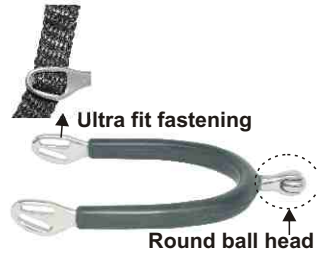

SOFT TOUCH RUBBER COVER SPUR
Stainless steel, round ball head with angled spur slots for greater angle comfort.
NO.3362-R-M20
Man size neck length:20mm
NO.3362-R-M30
Man size neck length:30mm
100prs /Box