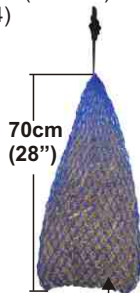

**NO.1832
SMALL MESH HAY NET**

mesh:3cm x 4cm
(good for pony & shetty)
Small mesh 3cmx4cm, extra strong water resistant synthetic rope, without metal ring. The horse will not swallow the metal rings.
Length:70cm(28")
Color:blue(2)
50/Box