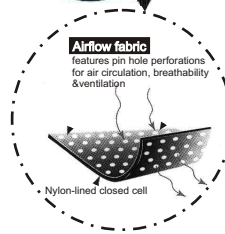

**NO.1165
DELUXE AIRFLOW HORSE BOOT (Front)**

The fast-release hook stud closure provides a secured hold. Provides a more comfortable perfect fit and high protection molded plastic (PU) outer shell for support, The inner side is fitted with airflow fabric, it can ventilate and avoid the heat.
Size:L(FULL) & S(PONY)
Color:blue(2), black(4), white(5), brown(6)
50 prs/Box