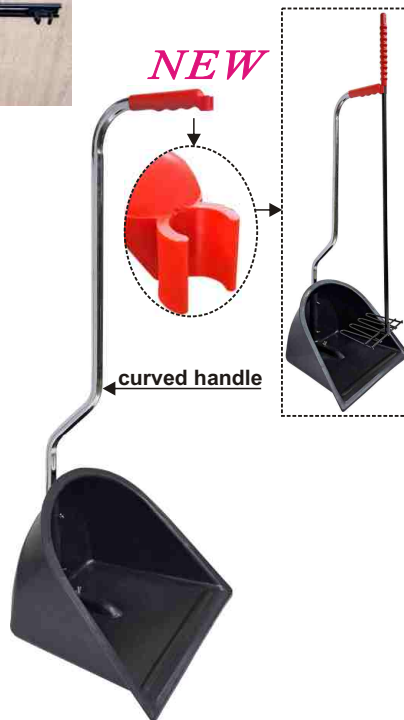

NO.H23-038
DURA FORKS WITH FLEXIBLE ALUMINIUM HANDLE
 Strong and flexible made from engineered plastic with aluminium handle
 Length:48cm~93cm

NO.H23-038-PC
DURA FORKS WITH FLEXIBLE ALUMINIUM HANDLE
 Strong and flexible made from extra strength polycarbonate resin anti-cool weather. with aluminium handle
 Length:48cm~93cm
 20/Box

NO.H23-011
CURVED STABLE MATE WITHOUT RAKE

It's curved handle with the holder which can fix the rake for removing droppings efficiently at any time.
 Length:88cm(34")
 Color:black(4)
 20/Box

NO.H23-010
CURVED STABLE MATE WITH RAKE