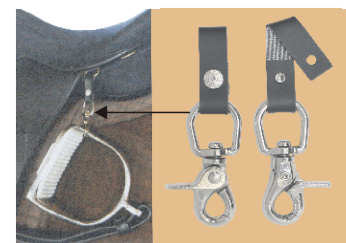

**NO.H23-041
BLANKET BAR**
Four steel rods
Length:60cm(24")
Color:gray(04)
25/Box

**NO.4222
HOLDER FOR CARE
PRODUCTS**
Made of steel, adjustable
φ 95mm to 125mm
Color:black(4)
30/Box

**NO.1917
STIRRUP HOLDER**
Snap-hook with straps which can be
opened via Chicago-screw, fixing to
the ring of the saddle panniers possible,
allows a proper placement of the stirrups
without scratching the saddle.
50 prs/Box