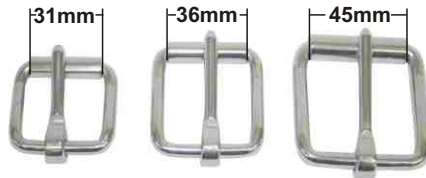

STAINLESS STEEL BUCKLE
NO.2642-31 width:31mm(1-1/4")
NO.2642-36 width:36mm(1-7/16")
NO.2642-45 width:45mm(1-49/64")
400/Box