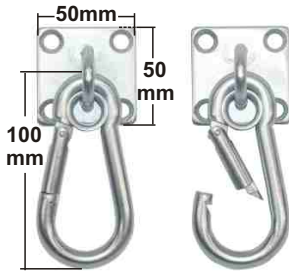

**NO.2335
HAYNET TIE RING**
The labour saving device can raise nets to the desired height then simply loop the rope.
150/Box

**NO.H19-024
CARABINER HOOK ON WALL PLATE**
Wall plate with four drill holes.
Screws not included.
Less bucket
300/Box

NEW
**NO.H23-031
MULTIPURPOSE HOLDER**
Strong bracket made of nylon strap.
Universal holder for bucket and hay bags
Color:black(4)
100/Box

**NO.H23-027
SPRING SNAP HOOK ON WALL PLATE**
Wall plate with four drill holes.
Screws not included.
Size:50x50mm(2"x2")
300/Box

NEW
**NO.H23-028
SWIVEL PLATE WITH SPRING SNAP HOOK**
Multi-purpose hook is great for buckets or cross ties. Very durable.
Size:50x50mm(2"x2")
200/Box

**NO.H19-021
SWIVEL HOOK ON WALL PLATE**
Screw to a post or wall almost anywhere for tethering a horse
Made of steel
Multi-purpose hook can be turned 360° and is great for crossing ties. Very durable
150/Box