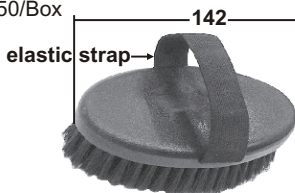

NO.900P-4 PLASTIC-BACKED FINISHING BRUSH

plastic bristle
plastic handle 142x70mm(5-5/8"x2-3/4")
children size elastic strap
color:olive(08),mint(09),red(1),dark blue(9),
baby blue(13)
72/Box