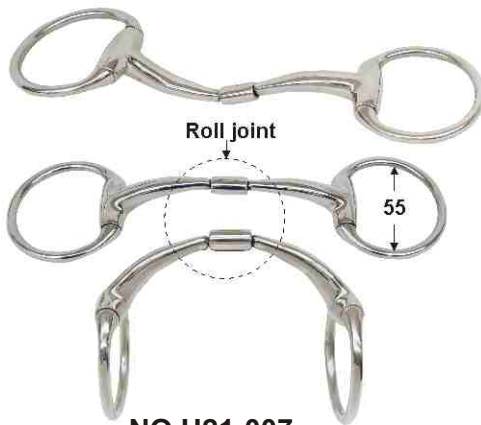

**NO.H21-007
OVAL MOUTH EGG BUTT
WITH ROLL JOINT**

Roll-joint provides even pressure on the layers and tongue.
All stainless steel, Solid mouth
Thickness:14mm
Ring:55mm
12.5cm(5") 13.5cm(5-1/4")
14.5cm(5-3/4") 25/Box