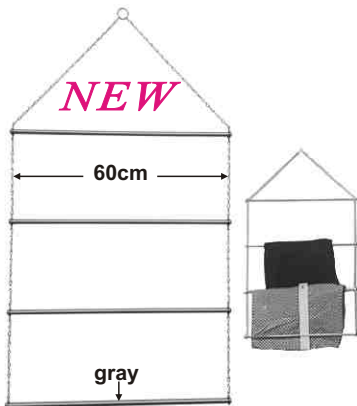

**NO.H23-041
BLANKET BAR**
Four steel rods
Length:60cm(24")
Color:gray(04)
25/Box