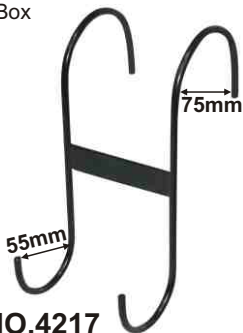

**NO.4217
DOUBLE S HANGER**

steel, black color coated
Size:Heigh 19cm(7-1/2")
Width 9cm(3-1/2")
Color:black(4)
50/Box

NEW