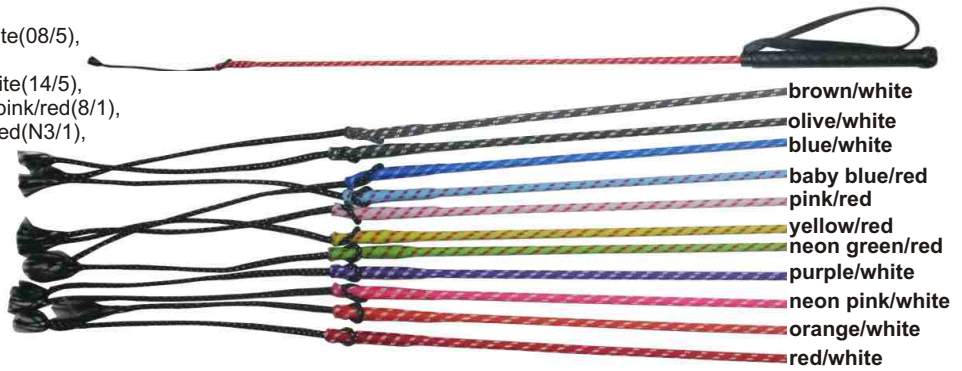

NO.400-75 75cm(30")

Color:purple/white(02/5),olive/white(08/5),
red/white(1/5),blue/white(2/5),
neon pink/white(N8/5),orange/white(14/5),
brown/white(6/5),yellow/red(7/1),pink/red(8/1),
baby blue/red(13/1),neon green/red(N3/1),
250/Box

RIDING WHIP

with fine and soft woven nylon cover

NO.H24-001-75 76cm(30")

NO.H24-001-90 90cm(36")

NO.H24-001-100 100cm(40")

Color:mint(09),black(4),dark blue(9),
baby blue(13),neon-green(N3),
neon-yellow(N7)

250/Box

NEW

with fine and soft woven nylon cover