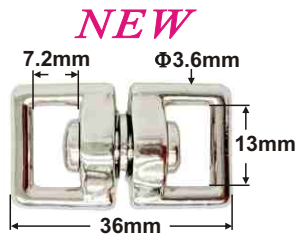

**NO.2806
STIRRUP KEY CHAIN**

never rust and steel with a double end to keep keys separate 80mm (3-5/32") 500/Box

**NO.3728
GROOMING AID ALL-IN-ONE**

It's good at the stables and at competitions. Consisting of a folding steel stools and a grooming bag which can be mounted or unhooked under the stools. So, you can use it together or separately. The bag offers plenty of storage space. With 10 mesh net outer pockets and 2 carrying handles. The folded stools is easily portable. 55 x 31 x 44 cm Color:black(4), dark blue(9) 10/Box

NEW
NO.H23-008
SWIVEL LOOP EYE
 Material: die cast nickel plated
 1000/Box

NEW
NO.H22-033
BOLT SNAP
 Nickel plate die cast
 Size: 19x83mm(5/8"x3-1/4")
 600/Box

NEW
NO.H23-034
STAINLESS STEEL
SPRING SNAP
 The screw and roller
 can be removeable
 Size: 1"(27mm)
 300/Box