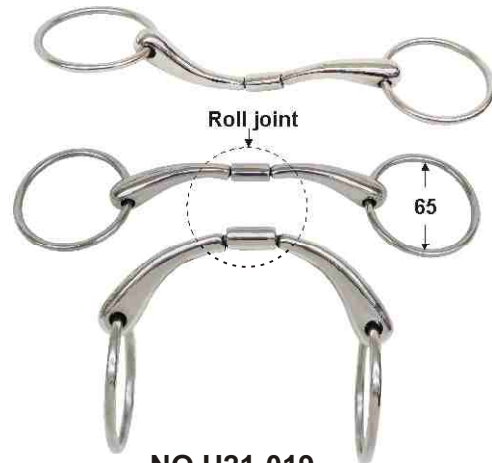

**NO.H21-019
SNAFFLE WITH ROLL JOINT**

Roll-joint provides even pressure on the layers and tongue.
All stainless steel, Solid mouth
Thickness:16mm
Ring:65mm
12.5cm(5") 13.5cm(5-1/4")
14.5cm(5-3/4") 25/Box