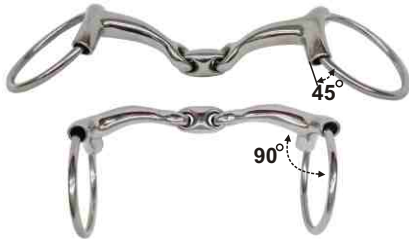

**NO.H19-028
ANGLE SNAFFLE**

Stainless steel
Snaffle which combines the agility of the snaffle with the firmness of the bust yarn. The bit is relatively quiet in the mouth without lips clamped unnecessarily.
Thickness: 16mm
Ring: 65mm
12.5cm(5") 13.5cm(5-1/4")
14.5cm(5-3/4") 25/Box