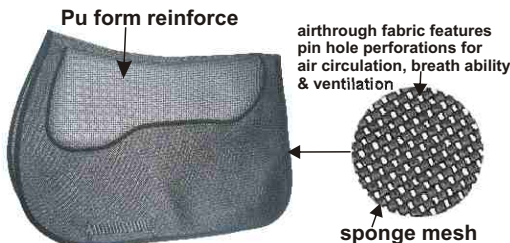

**NO.4550
CUSHION PAD**

Sponge mesh material. Pu form reinforce
It is breathable, promotes the flow of air
beneath the saddle making them the
coolest most absorbent saddle pad.
Color:black(4)
Size:20.5"(52cm) wide x 29.5"(75cm) long
10/Box