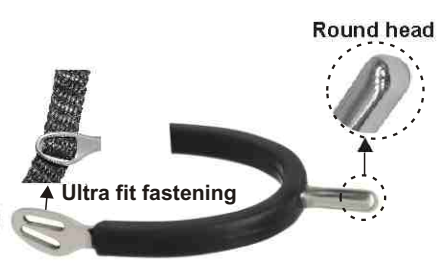

ROUND END SPUR

Stainless steel
NO.H23-004-L25
Lady size neck length:25mm
NO.H23-004-L30
Lady size neck length:30mm
100 prs/Box

SOFT TOUCH SPUR
Stainless steel, comfort
NO.H23-045-L10
Lady size neck length:10mm
50prs /Box

RUBBER COVER SPUR
Stainless steel
with angled spur slots for
greater angle comfort.
NO.3363-R-L20
Lady size neck Length:20mm
NO.3363-R-M20
Man size neck Length:20mm
50prs /Box

**RUBBER COVER SPURS
WITH ROUND HEAD**
Stainless steel with angled
spur slots for greater angle
comfort.
NO.H21-015-L25
Lady size neck Length:25mm
NO.H21-015-M25
Man size neck Length:25mm
50 prs/Box