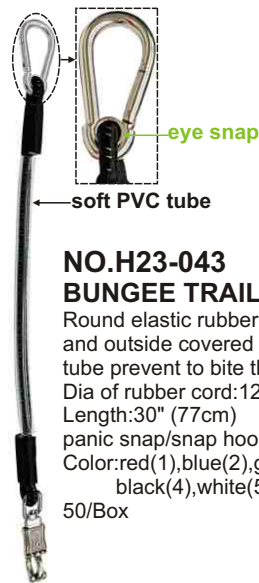

NO.500-160 160cm(63")
NO.500-180 180cm(6ft)
NO.500-198 198cm(6-1/2ft)
 plastic handle
 Color:neon-green(N3),
 neon-yellow(N7),
 neon-pink(N8),
 neon-orange(N14)
 250/Box

**NO.H23-030
BUNGEE TRAILER TIE**
Dia of rubber cord:12mm(7/16")
Length:30" (77cm)
panic snap/snap hook
Color:red(1),blue(2),green(3),
black(4),white(5)
50/Box

**NO.H22-003
RUBBER TRAILER TIE**
Dia of rubber cord:14mm(3/8")
Length:70cm
panic snap/spring hook
50/Box

**NO.H23-009
TAIL STRAP FOR RUG**
It's round elastic inside and used
at trailers for secure luggage.
Outside covered with soft PVC,
plastic snap each end.
Length: 40cm, 50cm, 60cm
100/Box