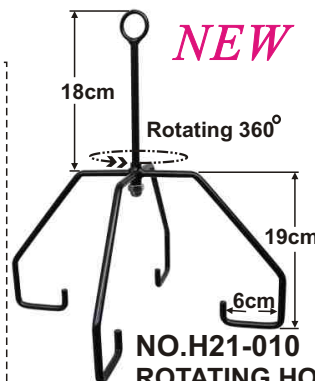

**NO.H21-010
ROTATING HOLDER**
With 4 hooks, Made of steel
Weight:700g
Color:red(1), black(4), dark blue(9)
50/Box

NEW