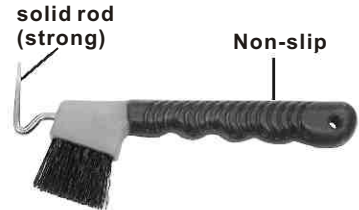

solid rod (strong)

Non-slip

**NO.637
NON-SLIP WITH STRONG
HOOF PICK BRUSH**

Color:yellow(7), pink(8), neon-green(N3) neon-orange(N14)
200/Box