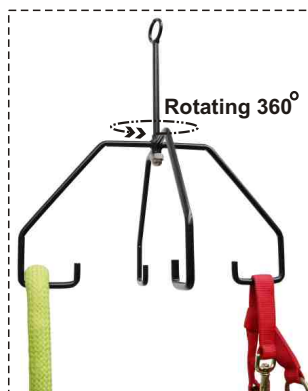

**NO.H21-010
ROTATING HOLDER**
With 4 hooks, Made of steel
Weight:700g
Color:red(1), black(4), dark blue(9)
50/Box

NEW