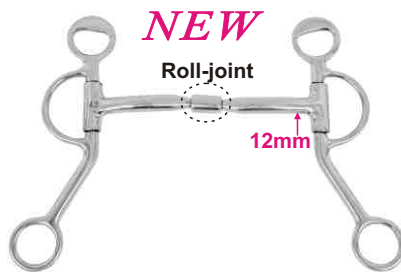

NEW
NO.H24-048
TRAINING WITH ROLL JOINT
Roll-joint provides even pressure on the layers and tongue.
All stainless steel, solid mouth
Cheek:18cm(7-1/4")
Thickness:12mm
12.5cm(5") 13.5cm(5-1/4")
14.5cm(5-3/4") 25/Box