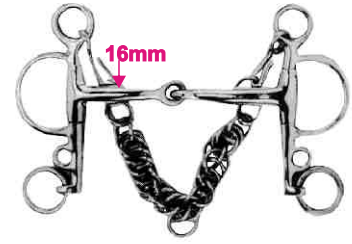

**NO.3027-16
JOINTED EGG
BUTT PELHAM**

Stainless steel
Cheek:14cm(5-1/2")
Mouth thickness:16mm
12.5cm(5") 13.5cm(5-1/4")
14.5cm(5-3/4")
25/Box