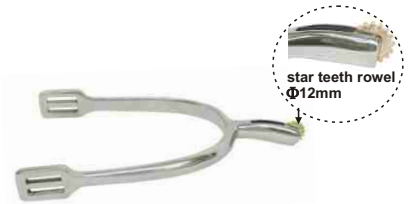

PRINCE WALES SPUR WITH STAR TEETH ROWEL
lost wax stainless steel, with teeth star rowel
NO.3365-L20S
Lady size neck Length:20mm
NO.3365-L30S
Lady size neck Length:30mm
NO.3365-M20S
Man size neck Length:20mm
NO.3365-M30S
Man size neck Length:30mm
50prs/Box