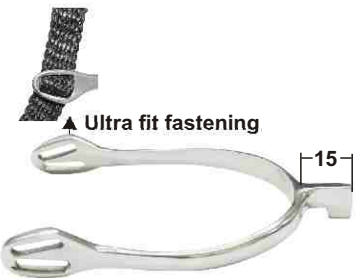

NO.3361H-L15
SPUR HAMMER HEAD
Stainless steel with angled spur slots for greater angle comfort.
Lady size, neck Length:15mm
100prs /Box